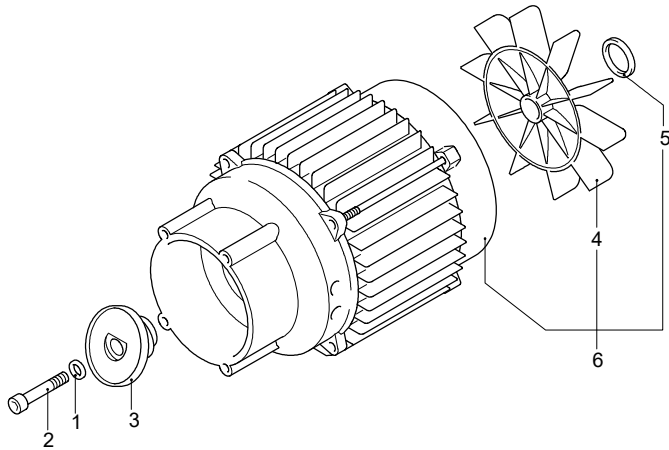

UN_CE_2529-AL

Model MPX 22 EHX

Version:

Serial number:

Code: **14654**

29/01/2019

Validity	Pos.	Code	Description	Q
	1	4720090	Knob	1
	2	4720080	Handle	1
	3	4720110	Pipe	2
	4	4720120	Guide	2
	5	4720260	Guard	1
	6	4720130	Guard	1
	7	4720100	Hook	1
	8	4821020	Spring	1
	9	4820920	Guard	1
	10	4720160	Bracket	1
	11	4101770	Plate	1
	12	4101730	Support	2
	13	4720150	Bracket	1
	14	4101750	Hub pin	1
	15	4101660	Lever	1
	16	4101672	Knob	1
	17	4101680	Plate	1
	18	4101120	High pressure hose	1
	19	4581020	Fitting	1
	20	3081650	Fork	2
	21	4101710	Ring	2
	22	4101760	Fitting	1

Validity	Pos.	Code	Description	Q
	1	3081750	Washer	1
	2	3081950	Screw	1
	3	4382090	Wobble plate	1
	4	3440370	Fan	1
	5	3441000	Ring	1
	6	4382130	Motor	1

Model MPX 22 EHX

Version:

Serial number:

Code: **14654**