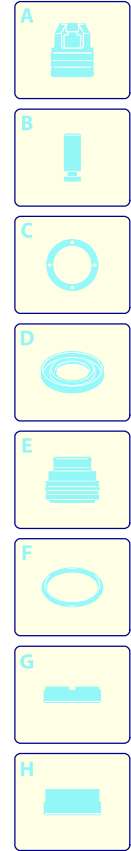

Validity	Pos.	Code	Description	Q
	1	4381483	Gun	1
	2	4381493	Extension	1
	3	4100800	Lance head	1
	4	4382460	Lance head	1
	5	4381500	Tank	1
	6	4381750	High pressure hose	1
	7	3083700	O-ring	2
	8	3083370	O-ring	2
	9	3083400	O-ring	2