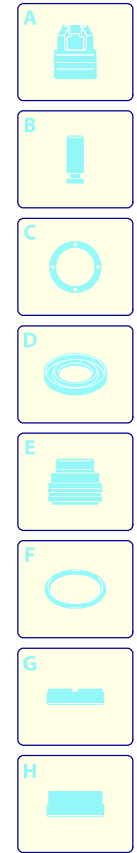

Model MPX 22 EHX

Version:

Serial number:

Code: **14654**

29/01/2019

Validity	Pos.	Code	Description	Q
	1	4720630	Accessories carrier	1
	2	4720040	Casing	1
	3	3085230	Accessories carrier	1
	4	4720050	Guard	1
	5	3080580	Cable gland	1
	6	3082090	Cable	1
	7	4381010	Support	1
	8	4381560	Electric pump assembly	1
	9	4381740	Box	1
	10	4381890	Rubber foot	1
	11	4381000	Guard	1
	12	4382990	Fan cowling	1
	13	4101070	Bracket	1
	14	3081620	Capacitor	1
	15	2180330	Rubber foot	2
	16	4383270	Accessories carrier	1
	17	4101080	Connector	1
	18	4720030	Plug	2
	19	4720510	Guard	2
	20	4720020	Guard	2
	21	4380610	Wheel	2
	22	4380960	Base	1
	23	4380990	Accessories carrier	1
	24	3082130	Water coupling kit	1
	25	4380394	Push-button	1
	26	4720230	Knob	1
	27	4720520	Accessories carrier	2
	28	4381470	Screw kit	1
	29	4720060	Guard	1
	30	4720240	Plate	1

UN_CE_2529-AL

Model MPX 22 EHX

Version:

Serial number:

Code: **14654**

29/01/2019

Validity	Pos.	Code	Description	Q
	1	4720090	Knob	1
	2	4720080	Handle	1
	3	4720110	Pipe	2
	4	4720120	Guide	2
	5	4720260	Guard	1
	6	4720130	Guard	1
	7	4720100	Hook	1
	8	4821020	Spring	1
	9	4820920	Guard	1
	10	4720160	Bracket	1
	11	4101770	Plate	1
	12	4101730	Support	2
	13	4720150	Bracket	1
	14	4101750	Hub pin	1
	15	4101660	Lever	1
	16	4101672	Knob	1
	17	4101680	Plate	1
	18	4101120	High pressure hose	1
	19	4581020	Fitting	1
	20	3081650	Fork	2
	21	4101710	Ring	2
	22	4101760	Fitting	1

Model MPX 22 EHX

Version:

Serial number:

Code: **14654**

29/01/2019

 220-240 V - 50/60 Hz

 schuko

Validity	Pos.	Code	Description	Q
	1	3083210	Plug	3
	2	3081730	Screw	1
	3	3083220	Head	1
	4	3081760	Washer	4
	5	3081750	Washer	4
	6	3081740	Screw	4
	7	3083232	Pump body	1
	8	3440560	TSS kit	1
	9	3440570	Piston + seals kit	1
	10	3081290	Valves + seals kit	1

Validity	Pos.	Code	Description	Q
	1	3081750	Washer	1
	2	3081950	Screw	1
	3	4382090	Wobble plate	1
	4	3440370	Fan	1
	5	3441000	Ring	1
	6	4382130	Motor	1

Model MPX 22 EHX

Version:

Serial number:

Code: **14654**