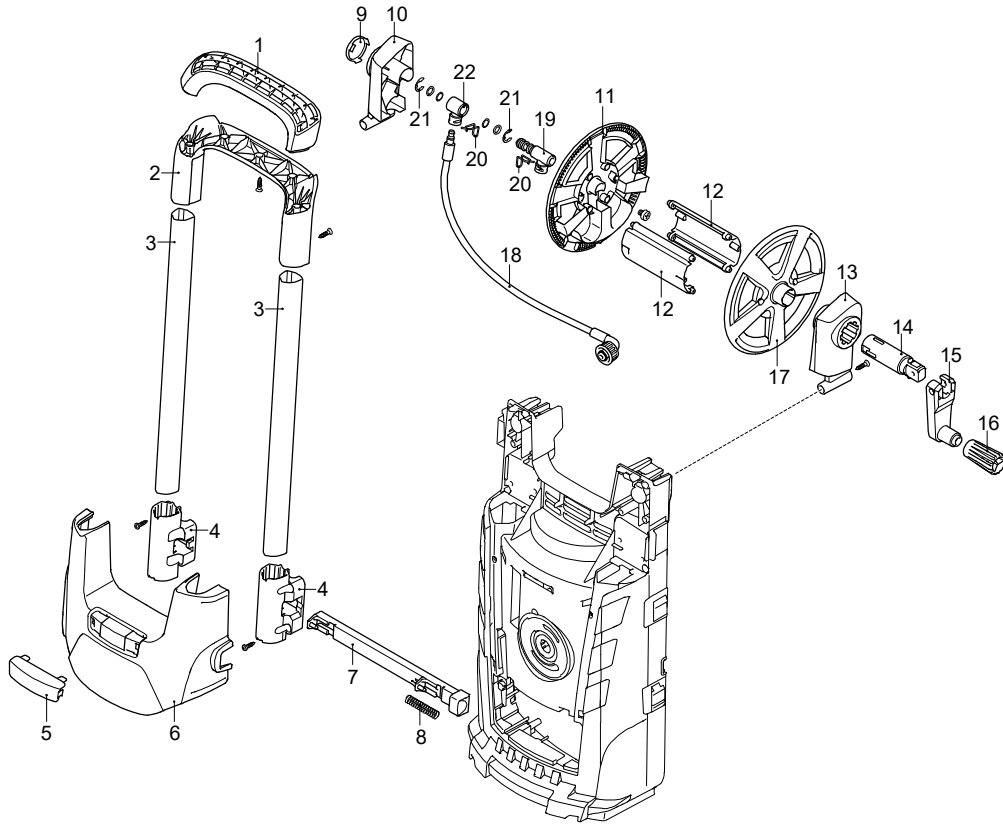

Model MPX 22 EHX

Version:

Serial number:

Code: **14654**

29/01/2019

Validity	Pos.	Code	Description	Q
	1	4720630	Accessories carrier	1
	2	4720040	Casing	1
	3	3085230	Accessories carrier	1
	4	4720050	Guard	1
	5	3080580	Cable gland	1
	6	3082090	Cable	1
	7	4381010	Support	1
	8	4381560	Electric pump assembly	1
	9	4381740	Box	1
	10	4381890	Rubber foot	1
	11	4381000	Guard	1
	12	4382990	Fan cowling	1
	13	4101070	Bracket	1
	14	3081620	Capacitor	1
	15	2180330	Rubber foot	2
	16	4383270	Accessories carrier	1
	17	4101080	Connector	1
	18	4720030	Plug	2
	19	4720510	Guard	2
	20	4720020	Guard	2
	21	4380610	Wheel	2
	22	4380960	Base	1
	23	4380990	Accessories carrier	1
	24	3082130	Water coupling kit	1
	25	4380394	Push-button	1
	26	4720230	Knob	1
	27	4720520	Accessories carrier	2
	28	4381470	Screw kit	1
	29	4720060	Guard	1
	30	4720240	Plate	1

UN_CE_2529-AL

Model MPX 22 EHX

Version:

Serial number:

Code: **14654**

29/01/2019

Validity	Pos.	Code	Description	Q
	1	4720090	Knob	1
	2	4720080	Handle	1
	3	4720110	Pipe	2
	4	4720120	Guide	2
	5	4720260	Guard	1
	6	4720130	Guard	1
	7	4720100	Hook	1
	8	4821020	Spring	1
	9	4820920	Guard	1
	10	4720160	Bracket	1
	11	4101770	Plate	1
	12	4101730	Support	2
	13	4720150	Bracket	1
	14	4101750	Hub pin	1
	15	4101660	Lever	1
	16	4101672	Knob	1
	17	4101680	Plate	1
	18	4101120	High pressure hose	1
	19	4581020	Fitting	1
	20	3081650	Fork	2
	21	4101710	Ring	2
	22	4101760	Fitting	1

Model MPX 22 EHX

Version:

Serial number:

Code: **14654**

29/01/2019

 220-240 V - 50/60 Hz

 schuko

Validity	Pos.	Code	Description	Q
	1	3083210	Plug	3
	2	3081730	Screw	1
	3	3083220	Head	1
	4	3081760	Washer	4
	5	3081750	Washer	4
	6	3081740	Screw	4
	7	3083232	Pump body	1
	8	3440560	TSS kit	1
	9	3440570	Piston + seals kit	1
	10	3081290	Valves + seals kit	1

Validity	Pos.	Code	Description	Q
	1	3081750	Washer	1
	2	3081950	Screw	1
	3	4382090	Wobble plate	1
	4	3440370	Fan	1
	5	3441000	Ring	1
	6	4382130	Motor	1

Model MPX 22 EHX

Version:

Serial number:

Code: **14654**