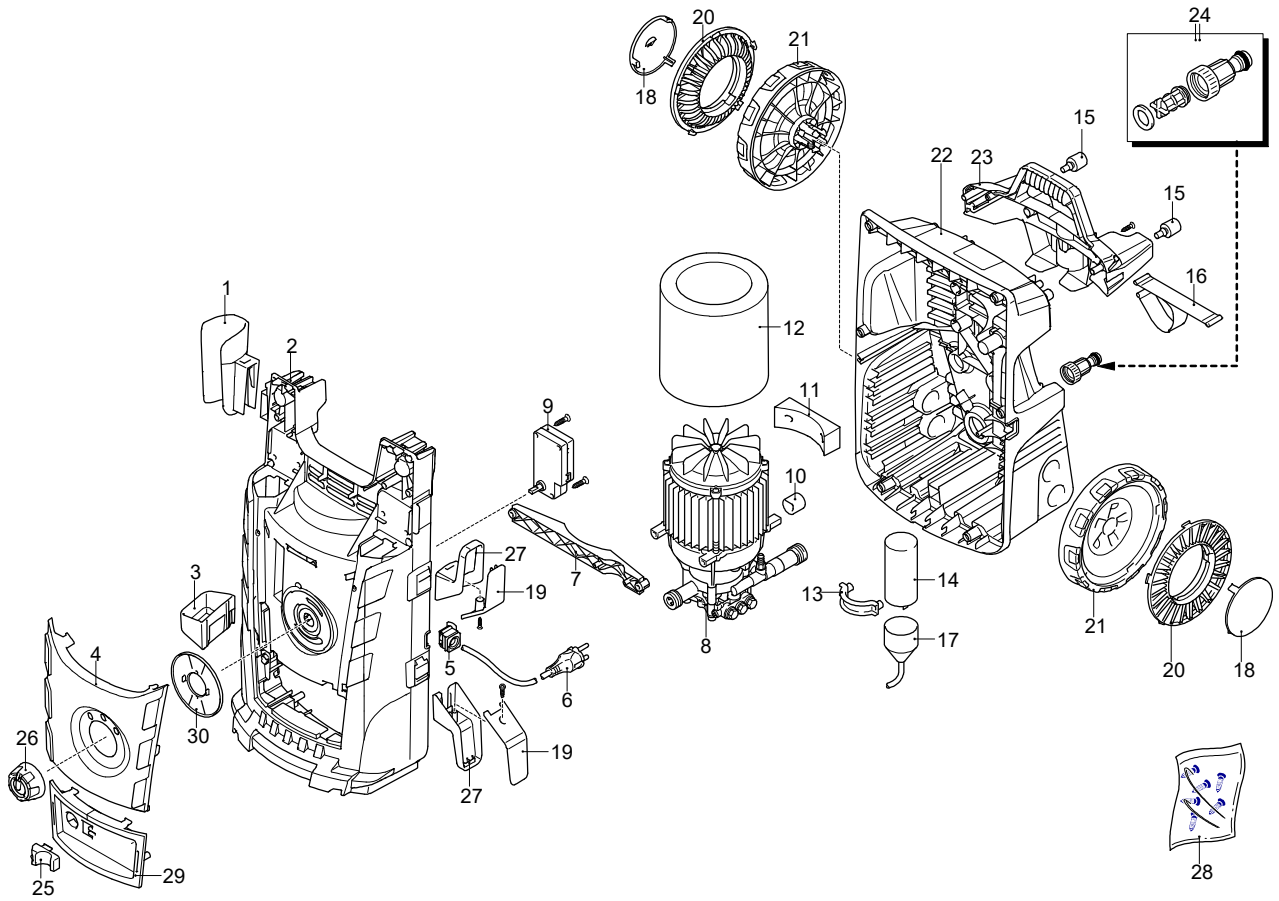

Model MPX 22 EHX

Version:

Serial number:

Code: **14654**

29/01/2019

Validity	Pos.	Code	Description	Q
	1	4720630	Accessories carrier	1
	2	4720040	Casing	1
	3	3085230	Accessories carrier	1
	4	4720050	Guard	1
	5	3080580	Cable gland	1
	6	3082090	Cable	1
	7	4381010	Support	1
	8	4381560	Electric pump assembly	1
	9	4381740	Box	1
	10	4381890	Rubber foot	1
	11	4381000	Guard	1
	12	4382990	Fan cowling	1
	13	4101070	Bracket	1
	14	3081620	Capacitor	1
	15	2180330	Rubber foot	2
	16	4383270	Accessories carrier	1
	17	4101080	Connector	1
	18	4720030	Plug	2
	19	4720510	Guard	2
	20	4720020	Guard	2
	21	4380610	Wheel	2
	22	4380960	Base	1
	23	4380990	Accessories carrier	1
	24	3082130	Water coupling kit	1
	25	4380394	Push-button	1
	26	4720230	Knob	1
	27	4720520	Accessories carrier	2
	28	4381470	Screw kit	1
	29	4720060	Guard	1
	30	4720240	Plate	1

UN_CE_2529-AL

Model MPX 22 EHX

Version:

Serial number:

Code: **14654**

29/01/2019

Validity	Pos.	Code	Description	Q
	1	4720090	Knob	1
	2	4720080	Handle	1
	3	4720110	Pipe	2
	4	4720120	Guide	2
	5	4720260	Guard	1
	6	4720130	Guard	1
	7	4720100	Hook	1
	8	4821020	Spring	1
	9	4820920	Guard	1
	10	4720160	Bracket	1
	11	4101770	Plate	1
	12	4101730	Support	2
	13	4720150	Bracket	1
	14	4101750	Hub pin	1
	15	4101660	Lever	1
	16	4101672	Knob	1
	17	4101680	Plate	1
	18	4101120	High pressure hose	1
	19	4581020	Fitting	1
	20	3081650	Fork	2
	21	4101710	Ring	2
	22	4101760	Fitting	1

Model MPX 22 EHX

Version:

Serial number:

Code: **14654**

29/01/2019

 220-240 V - 50/60 Hz

 schuko

Validity	Pos.	Code	Description	Q
	1	3083210	Plug	3
	2	3081730	Screw	1
	3	3083220	Head	1
	4	3081760	Washer	4
	5	3081750	Washer	4
	6	3081740	Screw	4
	7	3083232	Pump body	1
	8	3440560	TSS kit	1
	9	3440570	Piston + seals kit	1
	10	3081290	Valves + seals kit	1

Validity	Pos.	Code	Description	Q
	1	3081750	Washer	1
	2	3081950	Screw	1
	3	4382090	Wobble plate	1
	4	3440370	Fan	1
	5	3441000	Ring	1
	6	4382130	Motor	1

Model MPX 22 EHX

Version:

Serial number:

Code: **14654**