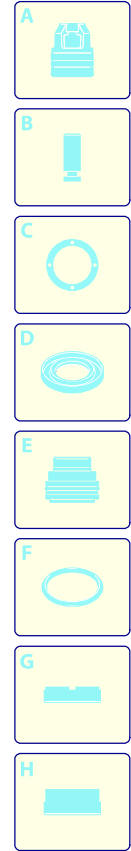

Model MPX 22 EHX

Version:

Serial number:

Code: **14654**

29/01/2019

Validity	Pos.	Code	Description	Q
	1	4720630	Accessories carrier	1
	2	4720040	Casing	1
	3	3085230	Accessories carrier	1
	4	4720050	Guard	1
	5	3080580	Cable gland	1
	6	3082090	Cable	1
	7	4381010	Support	1
	8	4381560	Electric pump assembly	1
	9	4381740	Box	1
	10	4381890	Rubber foot	1
	11	4381000	Guard	1
	12	4382990	Fan cowling	1
	13	4101070	Bracket	1
	14	3081620	Capacitor	1
	15	2180330	Rubber foot	2
	16	4383270	Accessories carrier	1
	17	4101080	Connector	1
	18	4720030	Plug	2
	19	4720510	Guard	2
	20	4720020	Guard	2
	21	4380610	Wheel	2
	22	4380960	Base	1
	23	4380990	Accessories carrier	1
	24	3082130	Water coupling kit	1
	25	4380394	Push-button	1
	26	4720230	Knob	1
	27	4720520	Accessories carrier	2
	28	4381470	Screw kit	1
	29	4720060	Guard	1
	30	4720240	Plate	1

UN_CE_2529-AL

Model MPX 22 EHX

Version:

Serial number:

Code: **14654**

29/01/2019

Validity	Pos.	Code	Description	Q
	1	4720090	Knob	1
	2	4720080	Handle	1
	3	4720110	Pipe	2
	4	4720120	Guide	2
	5	4720260	Guard	1
	6	4720130	Guard	1
	7	4720100	Hook	1
	8	4821020	Spring	1
	9	4820920	Guard	1
	10	4720160	Bracket	1
	11	4101770	Plate	1
	12	4101730	Support	2
	13	4720150	Bracket	1
	14	4101750	Hub pin	1
	15	4101660	Lever	1
	16	4101672	Knob	1
	17	4101680	Plate	1
	18	4101120	High pressure hose	1
	19	4581020	Fitting	1
	20	3081650	Fork	2
	21	4101710	Ring	2
	22	4101760	Fitting	1

Model MPX 22 EHX

Version:

Serial number:

Code: **14654**

29/01/2019

 220-240 V - 50/60 Hz

 schuko

Validity	Pos.	Code	Description	Q
	1	3083210	Plug	3
	2	3081730	Screw	1
	3	3083220	Head	1
	4	3081760	Washer	4
	5	3081750	Washer	4
	6	3081740	Screw	4
	7	3083232	Pump body	1
	8	3440560	TSS kit	1
	9	3440570	Piston + seals kit	1
	10	3081290	Valves + seals kit	1

Validity	Pos.	Code	Description	Q
	1	3081750	Washer	1
	2	3081950	Screw	1
	3	4382090	Wobble plate	1
	4	3440370	Fan	1
	5	3441000	Ring	1
	6	4382130	Motor	1

Model MPX 22 EHX

Version:

Serial number:

Code: **14654**