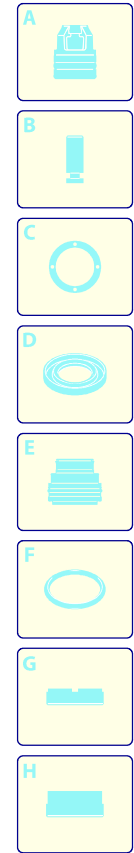

Model MPX 22 EHX

Version:

Serial number:

Code: **14654**

29/01/2019

Validity	Pos.	Code	Description	Q
	1	4720630	Accessories carrier	1
	2	4720040	Casing	1
	3	3085230	Accessories carrier	1
	4	4720050	Guard	1
	5	3080580	Cable gland	1
	6	3082090	Cable	1
	7	4381010	Support	1
	8	4381560	Electric pump assembly	1
	9	4381740	Box	1
	10	4381890	Rubber foot	1
	11	4381000	Guard	1
	12	4382990	Fan cowling	1
	13	4101070	Bracket	1
	14	3081620	Capacitor	1
	15	2180330	Rubber foot	2
	16	4383270	Accessories carrier	1
	17	4101080	Connector	1
	18	4720030	Plug	2
	19	4720510	Guard	2
	20	4720020	Guard	2
	21	4380610	Wheel	2
	22	4380960	Base	1
	23	4380990	Accessories carrier	1
	24	3082130	Water coupling kit	1
	25	4380394	Push-button	1
	26	4720230	Knob	1
	27	4720520	Accessories carrier	2
	28	4381470	Screw kit	1
	29	4720060	Guard	1
	30	4720240	Plate	1

UN_CE_2529-AL

Model MPX 22 EHX

Version:

Serial number:

Code: **14654**

29/01/2019

Validity	Pos.	Code	Description	Q
	1	4720090	Knob	1
	2	4720080	Handle	1
	3	4720110	Pipe	2
	4	4720120	Guide	2
	5	4720260	Guard	1
	6	4720130	Guard	1
	7	4720100	Hook	1
	8	4821020	Spring	1
	9	4820920	Guard	1
	10	4720160	Bracket	1
	11	4101770	Plate	1
	12	4101730	Support	2
	13	4720150	Bracket	1
	14	4101750	Hub pin	1
	15	4101660	Lever	1
	16	4101672	Knob	1
	17	4101680	Plate	1
	18	4101120	High pressure hose	1
	19	4581020	Fitting	1
	20	3081650	Fork	2
	21	4101710	Ring	2
	22	4101760	Fitting	1

Model MPX 22 EHX

Version:

Serial number:

Code: **14654**

29/01/2019

 220-240 V - 50/60 Hz

 schuko

Validity	Pos.	Code	Description	Q
	1	3083210	Plug	3
	2	3081730	Screw	1
	3	3083220	Head	1
	4	3081760	Washer	4
	5	3081750	Washer	4
	6	3081740	Screw	4
	7	3083232	Pump body	1
	8	3440560	TSS kit	1
	9	3440570	Piston + seals kit	1
	10	3081290	Valves + seals kit	1

Validity	Pos.	Code	Description	Q
	1	3081750	Washer	1
	2	3081950	Screw	1
	3	4382090	Wobble plate	1
	4	3440370	Fan	1
	5	3441000	Ring	1
	6	4382130	Motor	1

Model MPX 22 EHX

Version:

Serial number:

Code: **14654**