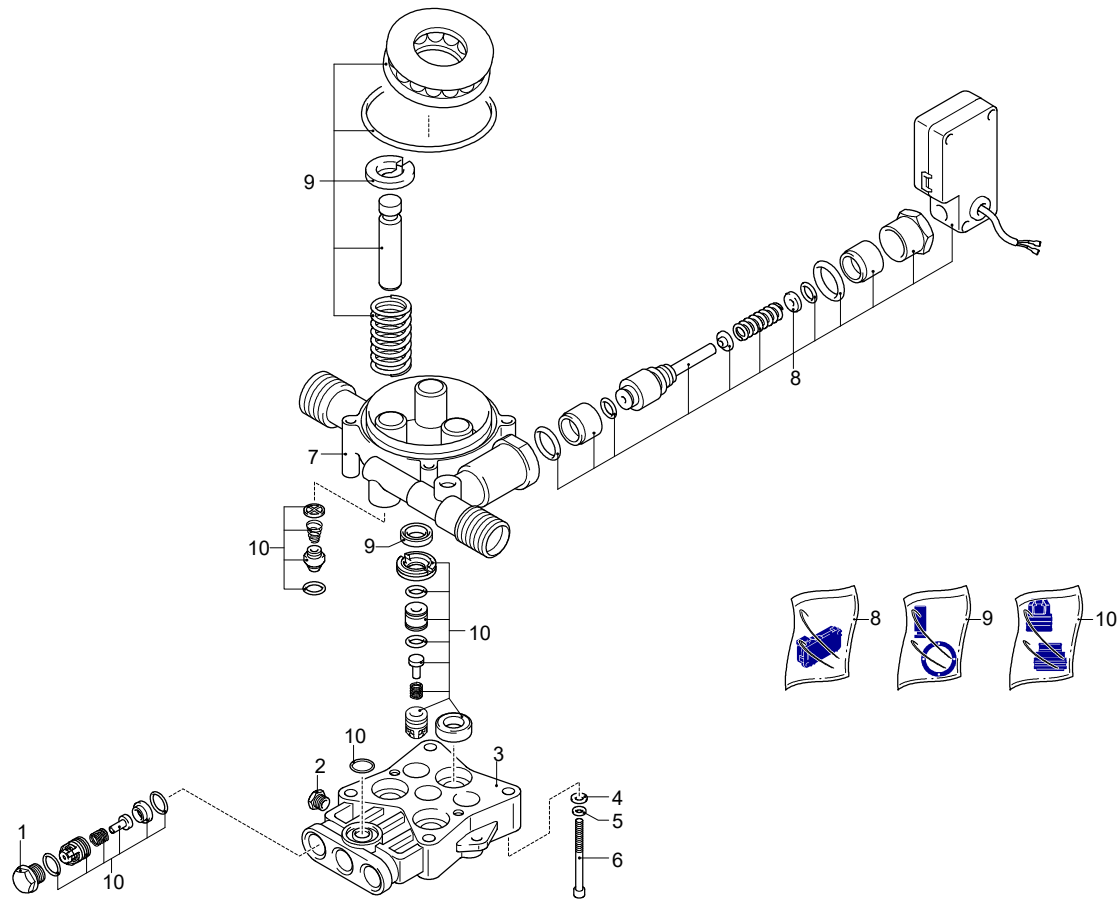

Model MPX 22 EHX

Version:

Serial number:

Code: **14654**

29/01/2019

Validity	Pos.	Code	Description	Q
	1	4720630	Accessories carrier	1
	2	4720040	Casing	1
	3	3085230	Accessories carrier	1
	4	4720050	Guard	1
	5	3080580	Cable gland	1
	6	3082090	Cable	1
	7	4381010	Support	1
	8	4381560	Electric pump assembly	1
	9	4381740	Box	1
	10	4381890	Rubber foot	1
	11	4381000	Guard	1
	12	4382990	Fan cowling	1
	13	4101070	Bracket	1
	14	3081620	Capacitor	1
	15	2180330	Rubber foot	2
	16	4383270	Accessories carrier	1
	17	4101080	Connector	1
	18	4720030	Plug	2
	19	4720510	Guard	2
	20	4720020	Guard	2
	21	4380610	Wheel	2
	22	4380960	Base	1
	23	4380990	Accessories carrier	1
	24	3082130	Water coupling kit	1
	25	4380394	Push-button	1
	26	4720230	Knob	1
	27	4720520	Accessories carrier	2
	28	4381470	Screw kit	1
	29	4720060	Guard	1
	30	4720240	Plate	1

UN_CE_2529-AL

Model MPX 22 EHX

Version:

Serial number:

Code: **14654**

29/01/2019

Validity	Pos.	Code	Description	Q
	1	4720090	Knob	1
	2	4720080	Handle	1
	3	4720110	Pipe	2
	4	4720120	Guide	2
	5	4720260	Guard	1
	6	4720130	Guard	1
	7	4720100	Hook	1
	8	4821020	Spring	1
	9	4820920	Guard	1
	10	4720160	Bracket	1
	11	4101770	Plate	1
	12	4101730	Support	2
	13	4720150	Bracket	1
	14	4101750	Hub pin	1
	15	4101660	Lever	1
	16	4101672	Knob	1
	17	4101680	Plate	1
	18	4101120	High pressure hose	1
	19	4581020	Fitting	1
	20	3081650	Fork	2
	21	4101710	Ring	2
	22	4101760	Fitting	1

Model MPX 22 EHX

Version:

Serial number:

Code: **14654**

29/01/2019

 220-240 V - 50/60 Hz

 schuko

Validity	Pos.	Code	Description	Q
	1	3083210	Plug	3
	2	3081730	Screw	1
	3	3083220	Head	1
	4	3081760	Washer	4
	5	3081750	Washer	4
	6	3081740	Screw	4
	7	3083232	Pump body	1
	8	3440560	TSS kit	1
	9	3440570	Piston + seals kit	1
	10	3081290	Valves + seals kit	1

Validity	Pos.	Code	Description	Q
	1	3081750	Washer	1
	2	3081950	Screw	1
	3	4382090	Wobble plate	1
	4	3440370	Fan	1
	5	3441000	Ring	1
	6	4382130	Motor	1

Model MPX 22 EHX

Version:

Serial number:

Code: **14654**