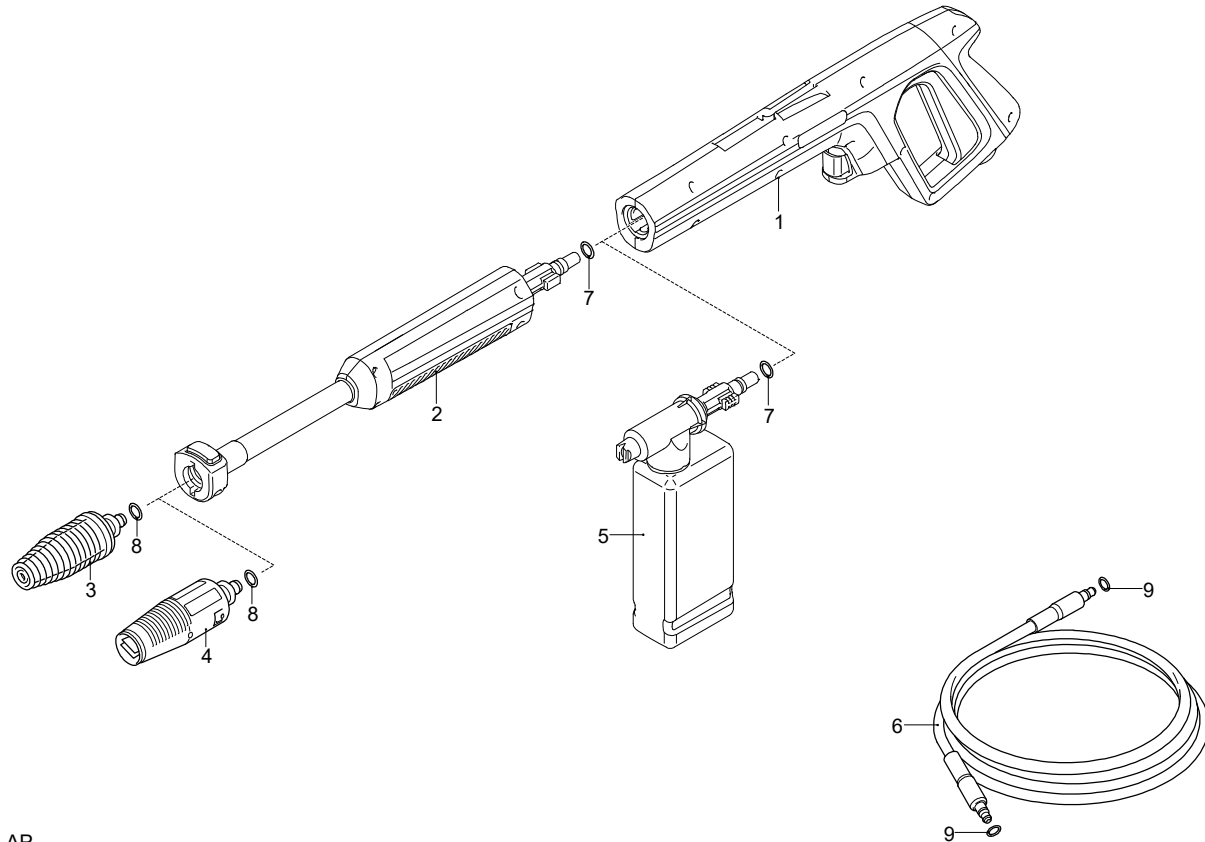

Validity	Pos.	Code	Description	Q
	1	4381483	Gun	1
	2	4381493	Extension	1
	3	4100800	Lance head	1
	4	4382460	Lance head	1
	5	4381500	Tank	1
	6	4381750	High pressure hose	1
	7	3083700	O-ring	2
	8	3083370	O-ring	2
	9	3083400	O-ring	2