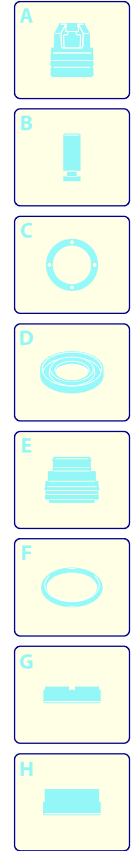

Model MPX 22 EHX

Version:

Serial number:

Code: **14654**

29/01/2019

Validity	Pos.	Code	Description	Q
	1	4720630	Accessories carrier	1
	2	4720040	Casing	1
	3	3085230	Accessories carrier	1
	4	4720050	Guard	1
	5	3080580	Cable gland	1
	6	3082090	Cable	1
	7	4381010	Support	1
	8	4381560	Electric pump assembly	1
	9	4381740	Box	1
	10	4381890	Rubber foot	1
	11	4381000	Guard	1
	12	4382990	Fan cowling	1
	13	4101070	Bracket	1
	14	3081620	Capacitor	1
	15	2180330	Rubber foot	2
	16	4383270	Accessories carrier	1
	17	4101080	Connector	1
	18	4720030	Plug	2
	19	4720510	Guard	2
	20	4720020	Guard	2
	21	4380610	Wheel	2
	22	4380960	Base	1
	23	4380990	Accessories carrier	1
	24	3082130	Water coupling kit	1
	25	4380394	Push-button	1
	26	4720230	Knob	1
	27	4720520	Accessories carrier	2
	28	4381470	Screw kit	1
	29	4720060	Guard	1
	30	4720240	Plate	1

UN_CE_2529-AL

Model MPX 22 EHX

Version:

Serial number:

Code: **14654**

29/01/2019

Validity	Pos.	Code	Description	Q
	1	4720090	Knob	1
	2	4720080	Handle	1
	3	4720110	Pipe	2
	4	4720120	Guide	2
	5	4720260	Guard	1
	6	4720130	Guard	1
	7	4720100	Hook	1
	8	4821020	Spring	1
	9	4820920	Guard	1
	10	4720160	Bracket	1
	11	4101770	Plate	1
	12	4101730	Support	2
	13	4720150	Bracket	1
	14	4101750	Hub pin	1
	15	4101660	Lever	1
	16	4101672	Knob	1
	17	4101680	Plate	1
	18	4101120	High pressure hose	1
	19	4581020	Fitting	1
	20	3081650	Fork	2
	21	4101710	Ring	2
	22	4101760	Fitting	1

Model MPX 22 EHX

Version:

Serial number:

Code: **14654**

29/01/2019

 220-240 V - 50/60 Hz

 schuko

Validity	Pos.	Code	Description	Q
	1	3083210	Plug	3
	2	3081730	Screw	1
	3	3083220	Head	1
	4	3081760	Washer	4
	5	3081750	Washer	4
	6	3081740	Screw	4
	7	3083232	Pump body	1
	8	3440560	TSS kit	1
	9	3440570	Piston + seals kit	1
	10	3081290	Valves + seals kit	1

Validity	Pos.	Code	Description	Q
	1	3081750	Washer	1
	2	3081950	Screw	1
	3	4382090	Wobble plate	1
	4	3440370	Fan	1
	5	3441000	Ring	1
	6	4382130	Motor	1

Model MPX 22 EHX

Version:

Serial number:

Code: **14654**